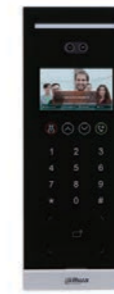

Face Recognition Outdoor Station